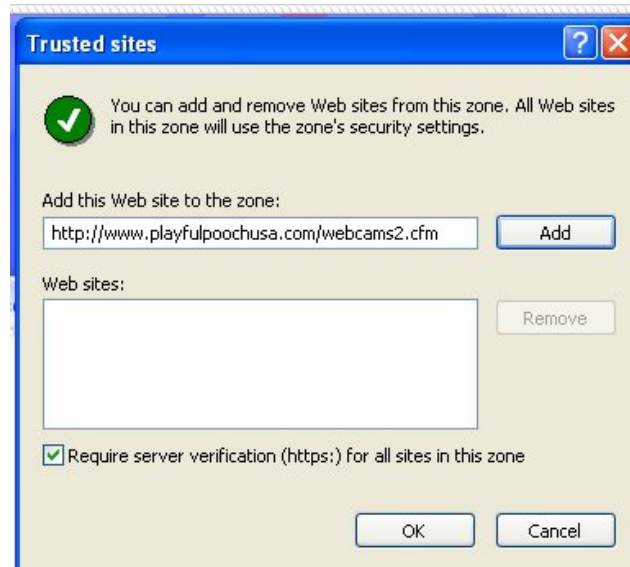

2. Enter your Username and Password supplied at Check In.

2. Highlight the web page address, place your mouse over the highlighted address, right click and select COPY.

3. Select the Tools pull down menu at the top of Internet Explorer and then select INTERNET OPTIONS. Then select the SECURITY TAB. Then select TRUSTED SITES.

4. Select SITES. Right click the mouse in the address field and select PASTE. Then press ADD.

5. Click OK to exit out of the open window. Click REFRESH on the High Resolution web cam page. You should see a window similar to this on your computer: