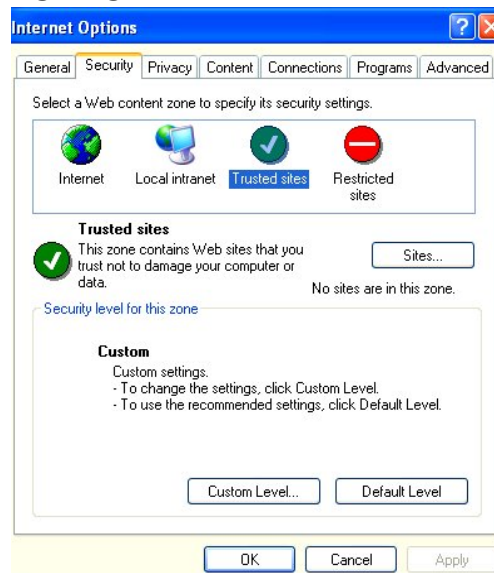

3. Select the Tools pull down menu at the top of Internet Explorer and then select INTERNET OPTIONS. Then select the SECURITY TAB. Then select TRUSTED SITES.