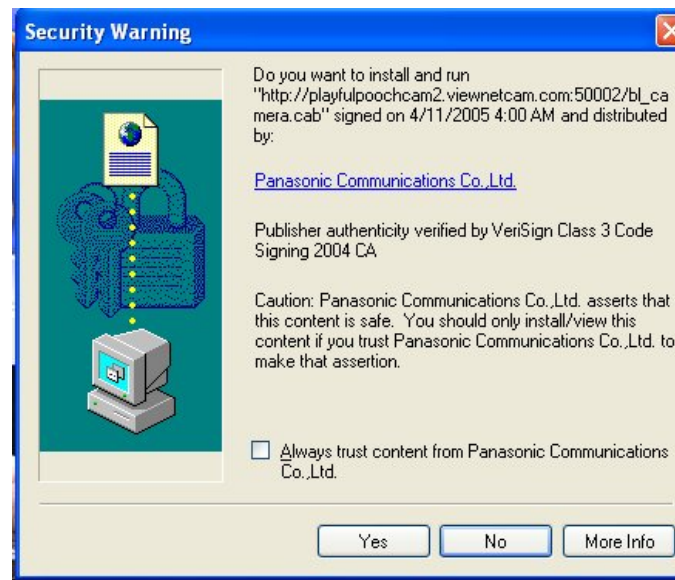

2. Enter your Username and Password supplied at Check In.

2. Highlight the web page address, place your mouse over the highlighted address, right click and select COPY.

3. Select the Tools pull down menu at the top of Internet Explorer and then select INTERNET OPTIONS. Then select the SECURITY TAB. Then select TRUSTED SITES.

4. Select SITES. Right click the mouse in the address field and select PASTE. Then press ADD.

5. Click OK to exit out of the open window. Click REFRESH on the High Resolution web cam page. You should see a window similar to this on your computer: